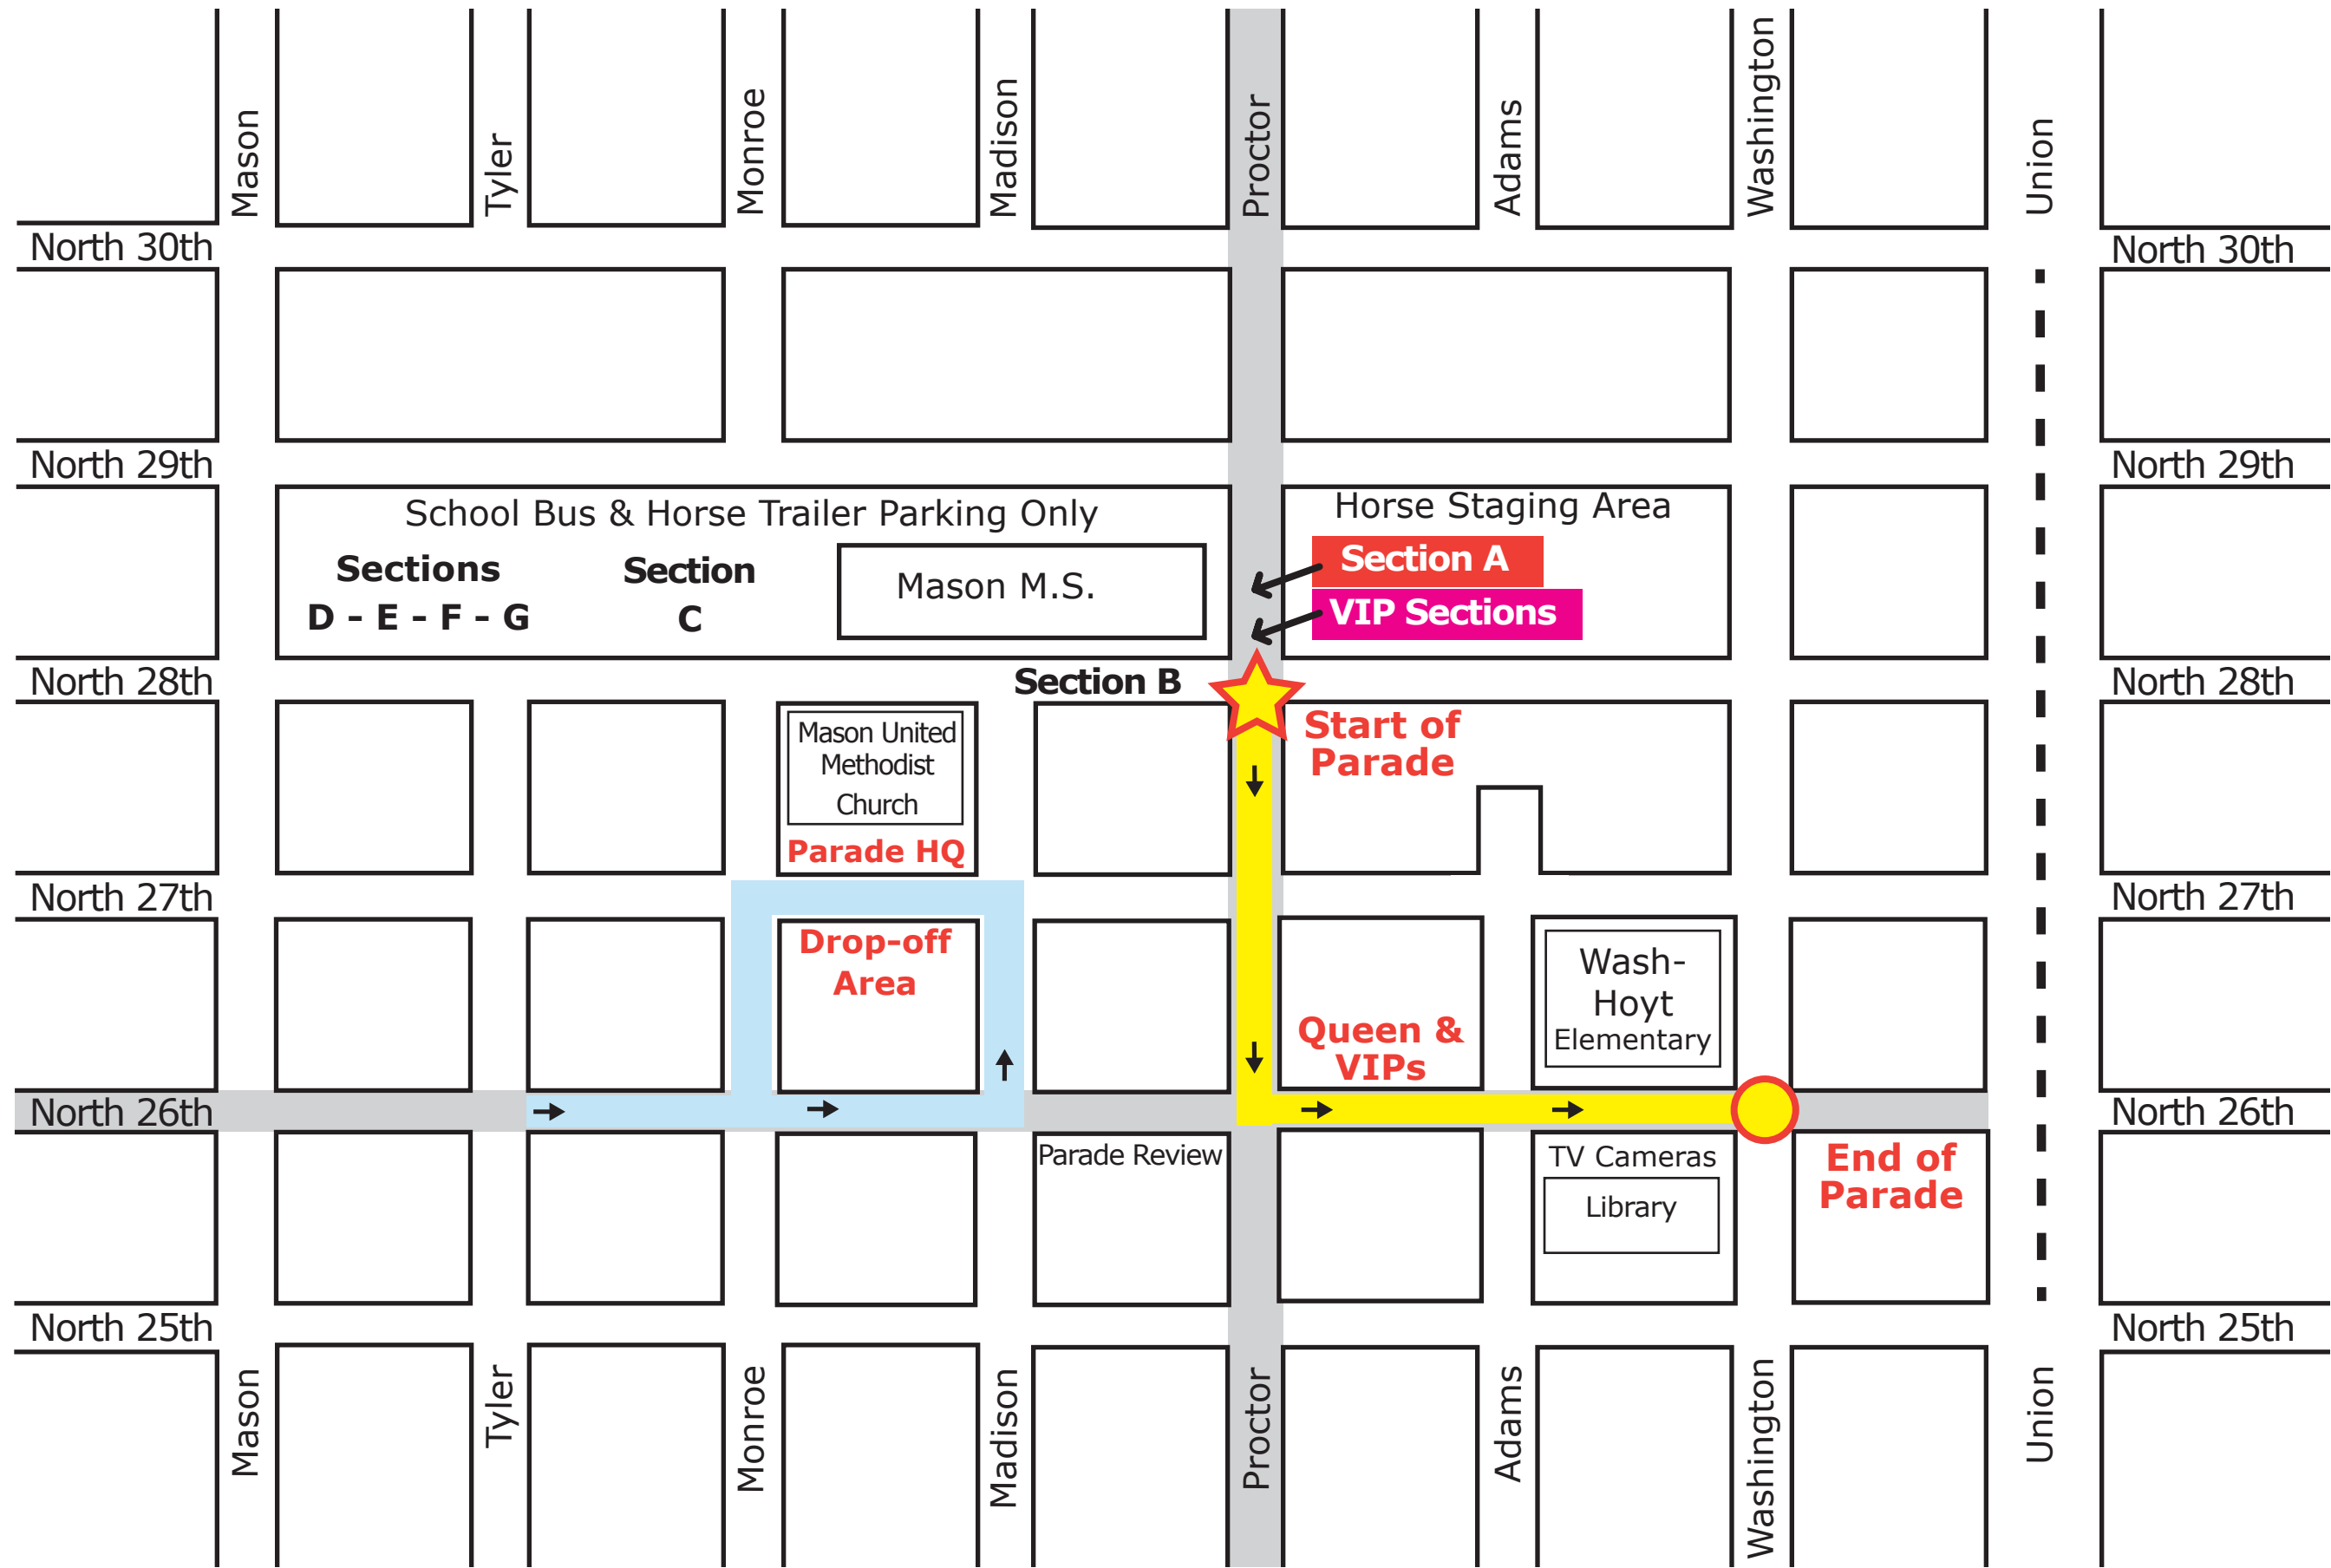

Junior Daffodil Parade Route Map and Staging Areas

Check-in time starts at 9:00am at Parade Headquarters (Mason United Methodist Church)

All Large floats can be dropped off before 8:00am in the staging area

**Parade Staging Area
Closed to all Traffic**